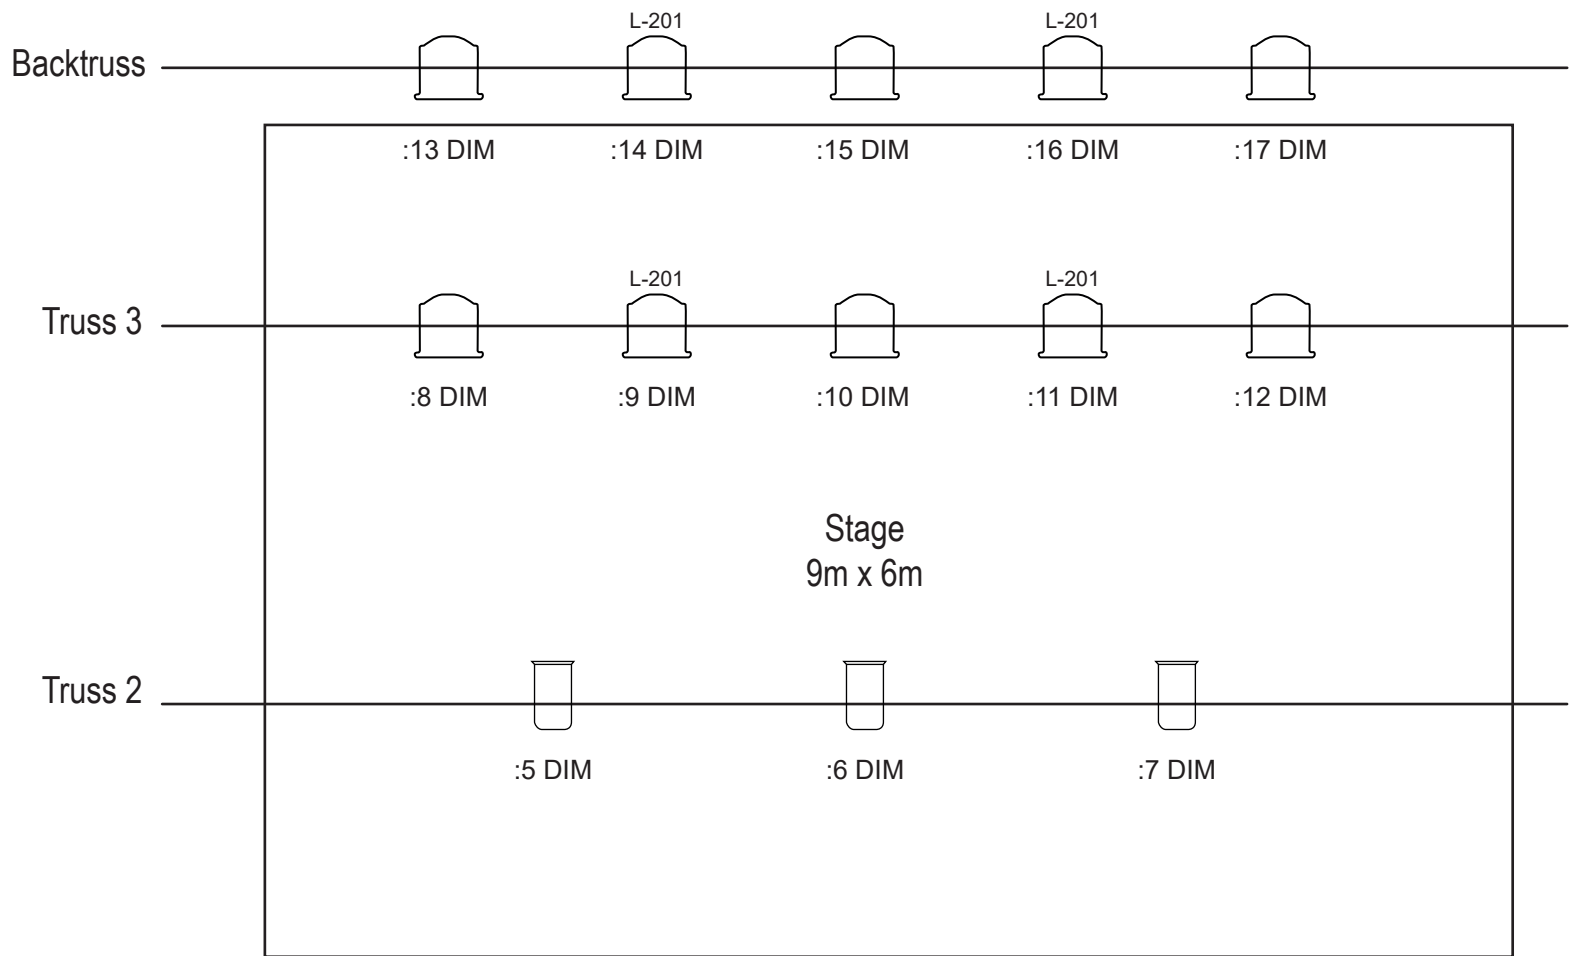

Light

Dimmers: at least 15 channels, 2kW each.

Light console with memories and submasters.

If possible, we ask the venue to pre-rig before our arrival.

Amount	Device	Usage	Position	Supplier
2x	1kW Fresnel or PC spots with L201 Filter	Backlight 2	Backtruss	Organisers
3x	1kW Fresnel or PC spots	Backlight 3	Backtruss	Organisers
2x	1kW Fresnel or PC spots with L201 Filter	Backlight 1	Truss 3	Organisers
3x	1 kW Fresnel or PC spots	Backlight 4	Truss 3	Organisers
3x	1kW PC spots or Fresnel	Front 2	Truss 2	Organisers
4x	1kW PC spots or Fresnel	Front 1	Truss 1	Organisers
3x	Profiler Zoom 25-50° or PC spots with R119 Filter	Specials	Truss 1	Organisers
min. 2x	Floods (dimnable)	Audience light		Organisers

	1KW Fresnel	10
	1KW PC	7
	Profiler Zoom 25-50°	3